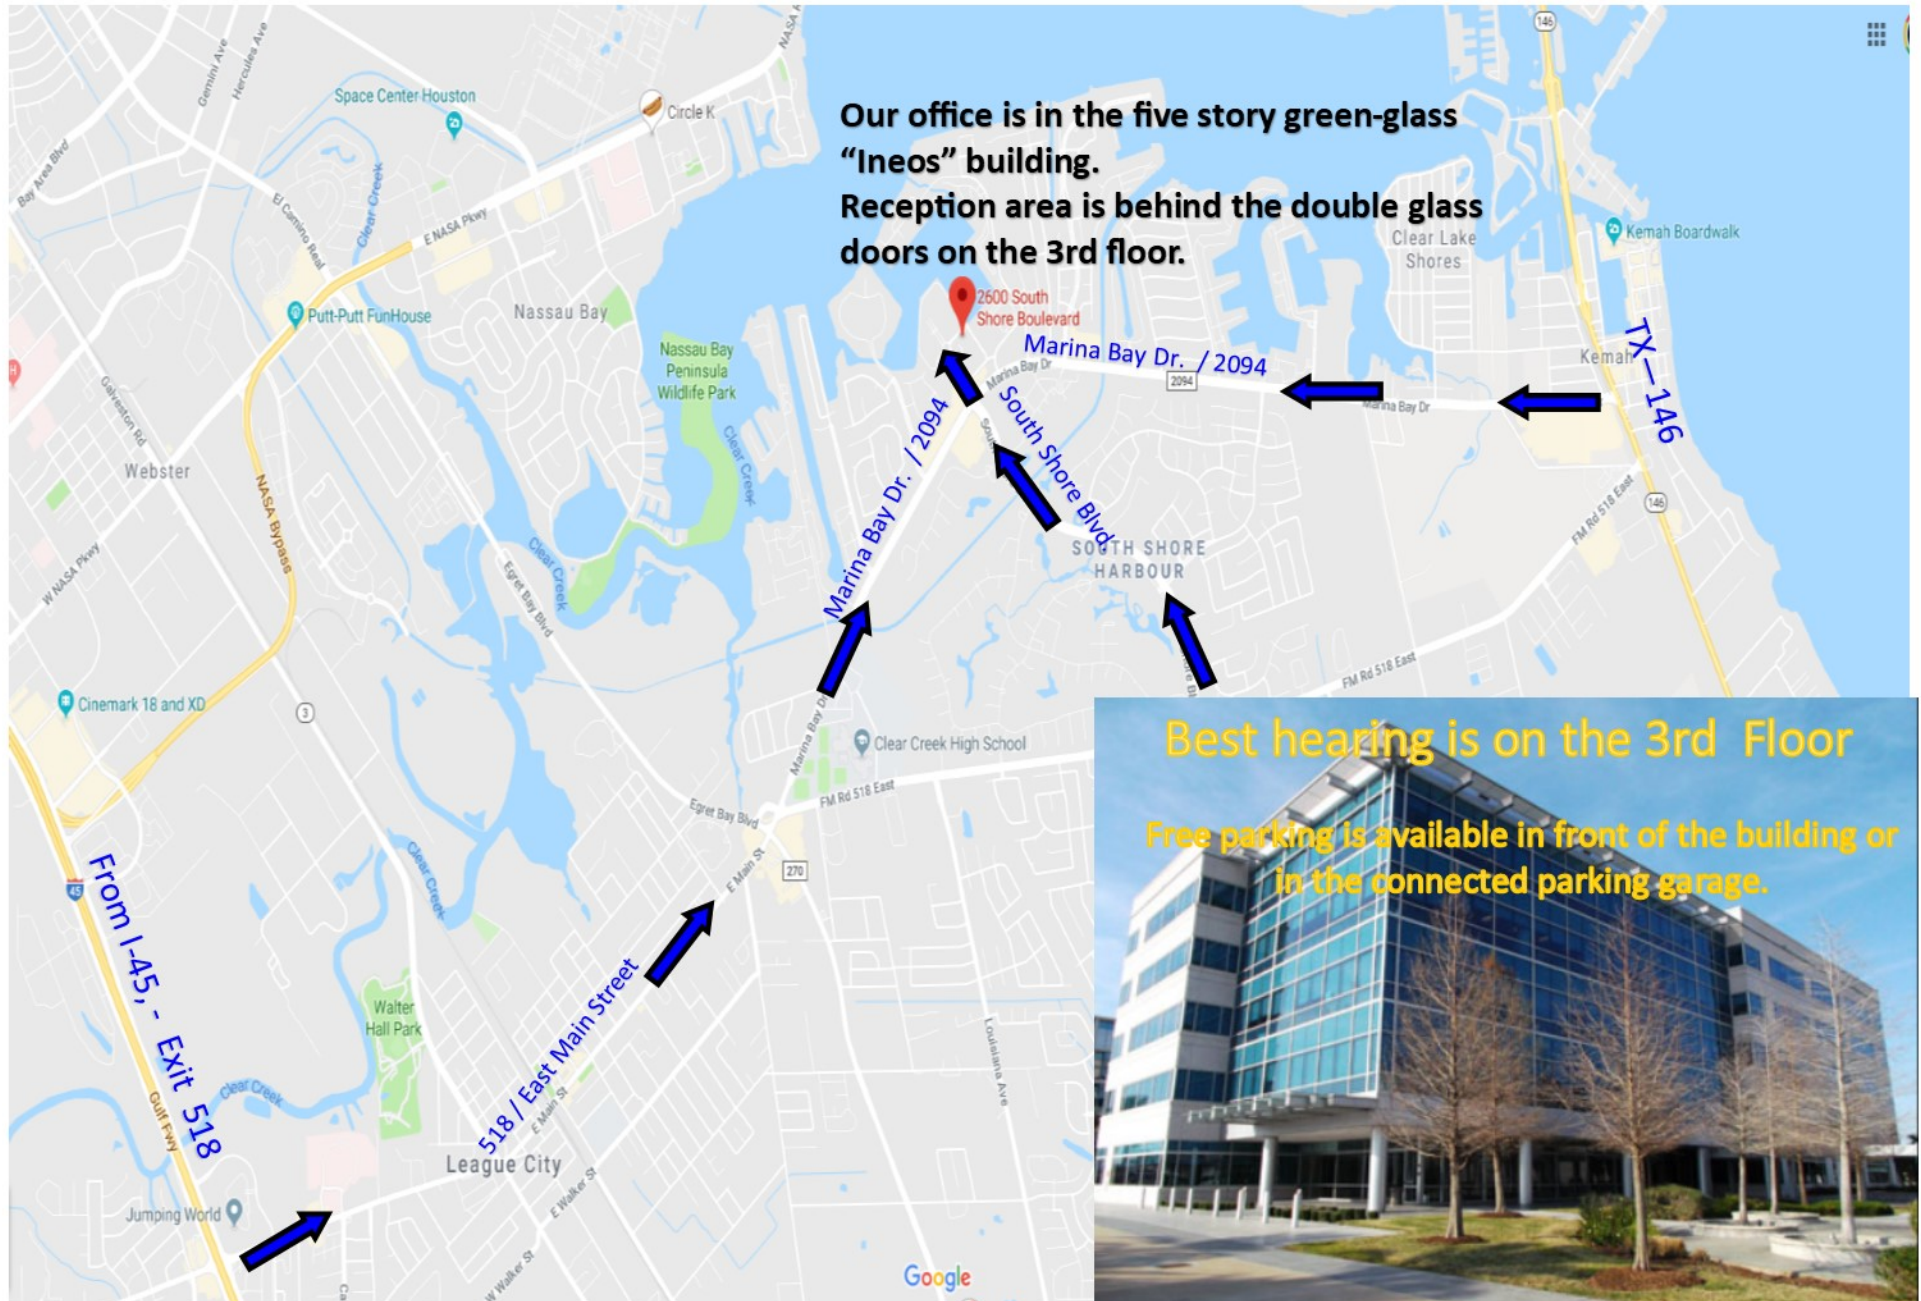

Map to Best Hearing Aid Solutions

2600 South Shore Blvd., Suite 300, League City, TX 77573

Our office is in the five story green-glass
“Ineos” building.
Reception area is behind the double glass
doors on the 3rd floor.

Best hearing is on the 3rd Floor

**Free parking is available in front of the building or
in the connected parking garage.**